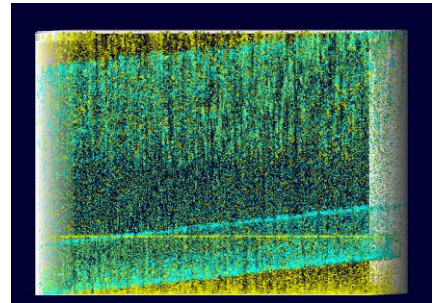

Digital Image Metrics

An Application
of the 3D Metric Framework
for Measuring On-Screen

m /kg /sec Quantities => '3dM Qualities'

xx.xxx
32.454
32.453
32.452
32.451

xx.xxx
54.124
54.123
54.122
54.121

xx.xxx
17.564
17.563
17.562
17.561