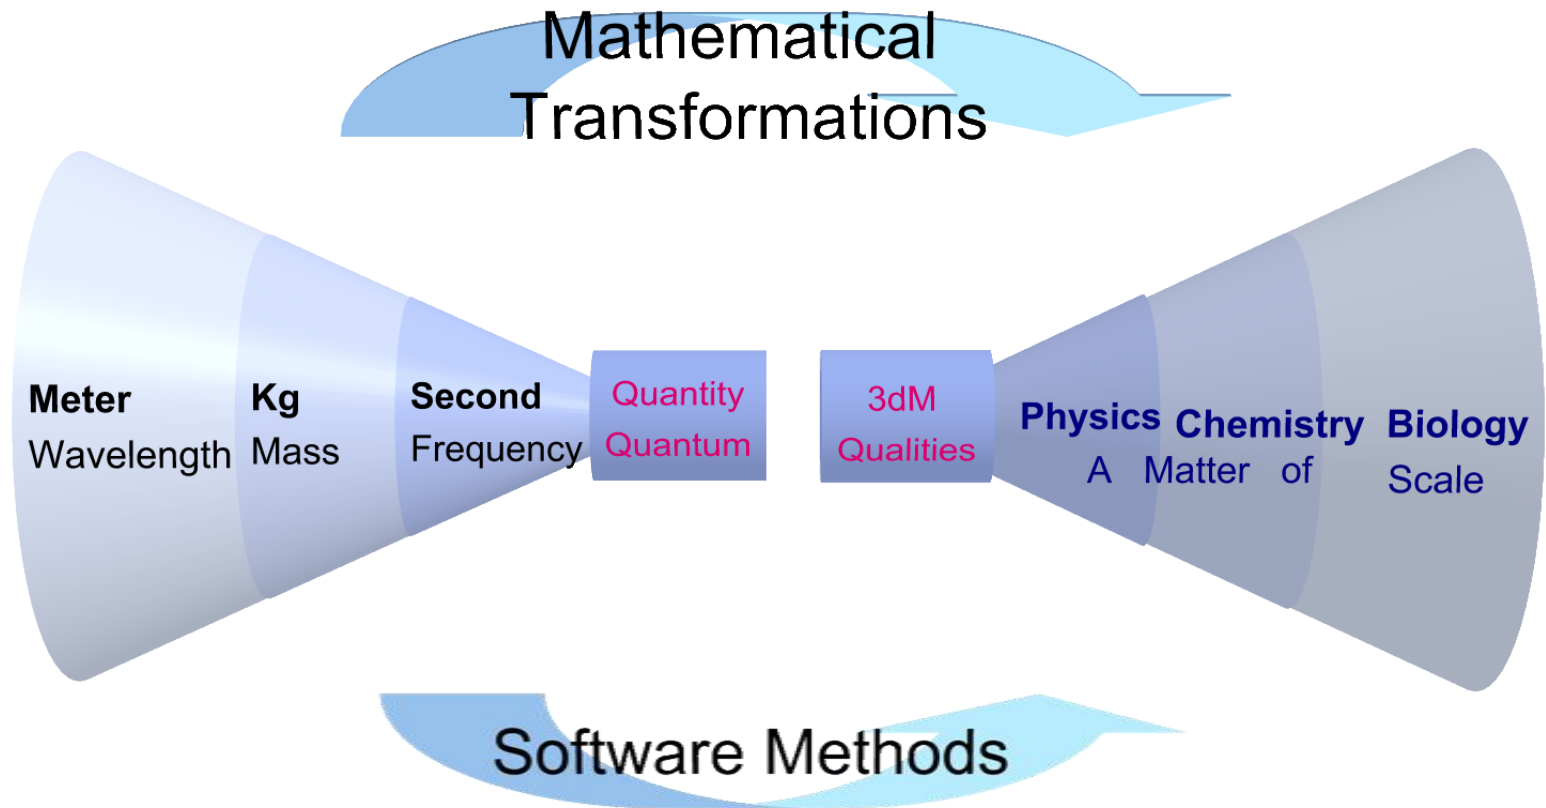

Digital Image Metrics

An Application
of the 3D Metric Framework
for Measuring On-Screen

m /kg /sec Quantities => '3dM Qualities'

xx.xxx
32.454
32.453
32.452
32.451

xx.xxx
54.124
54.123
54.122
54.121

xx.xxx
17.564
17.563
17.562
17.561